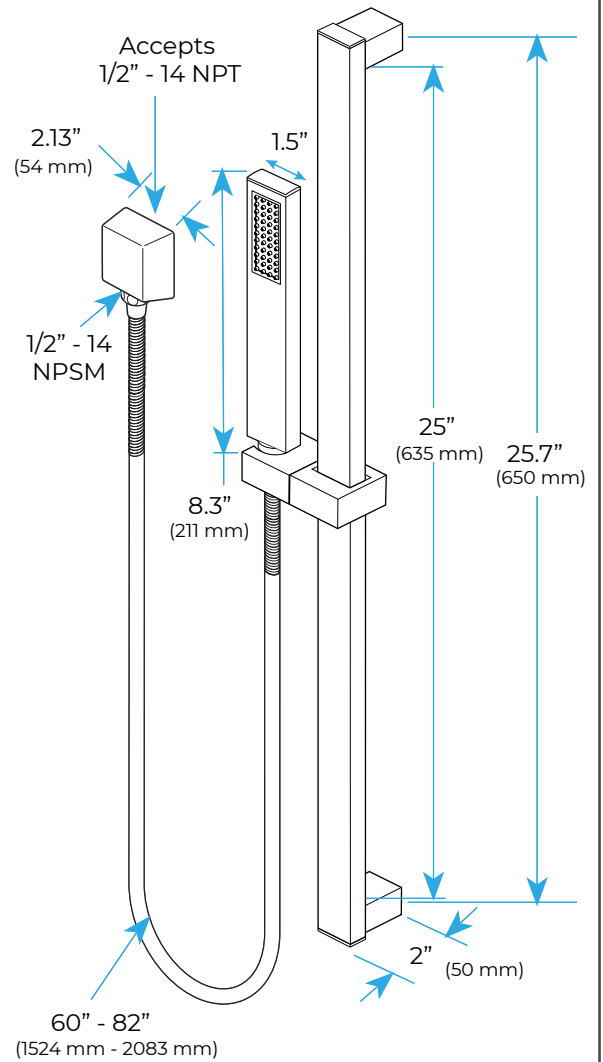

PHONE CONTROLLED THERMOSTATIC BRUSHED GOLD LED RECESSED CEILING MOUNT RAINFALL WATER COLUMN MIST SHOWER SYSTEM WITH SQUARE HAND SHOWER AND 6 JETTED BODY SPRAYS SPECIFICATIONS

- Shower Panel /Hose Material: 304 Stainless Steel
- Shower Head Size: 900*300 mm
- Showerheads Install: Embedded Ceiling Mounted
- Concealed Mixer Install: Wall-Mounted
- LED Shower Head Functions: Rainfall, Waterfall, Mist, Water Column
- Water Pressure: 0.3 MPA
- Water Flow: 16L/min~28L/min
- Shower Accessories Material: Brass
- LED Light: Need to Connect Power
- LED Light Color: 64 Color
- Shower Hose Length: 1.5M
- AC: 100-265V 50/60Hz
- Music: Need Bluetooth

Product shown is only for installation display purpose

Kinds of color **64** temperature adjustable

WiFi

Built-in WIFI

Phone control color

Color software App install instruction
download name: **Smart Life**

All dimensions and specifications are nominal and may vary. Use actual products for accuracy in critical situations.

Shower Mixer

Product shown is only for installation display purpose

Hand Shower

Shower Mixer Connections

Unit: mm

Cold water Hot water Mixer water

Body Jet

FEATURES

- Material: Brass
- Base Plate Height: 5-1/8"
- Base Plate Width: 5-1/8"
- Jet Surface Area: 3-1/8"
- Surface Depth: 1/4"
- Adjustment Angle: 5°
- Male NPT Connection: 1/2"
- Maximum Flow Rate: 2.5 GPM (9.5L/min) max @ 80 psi