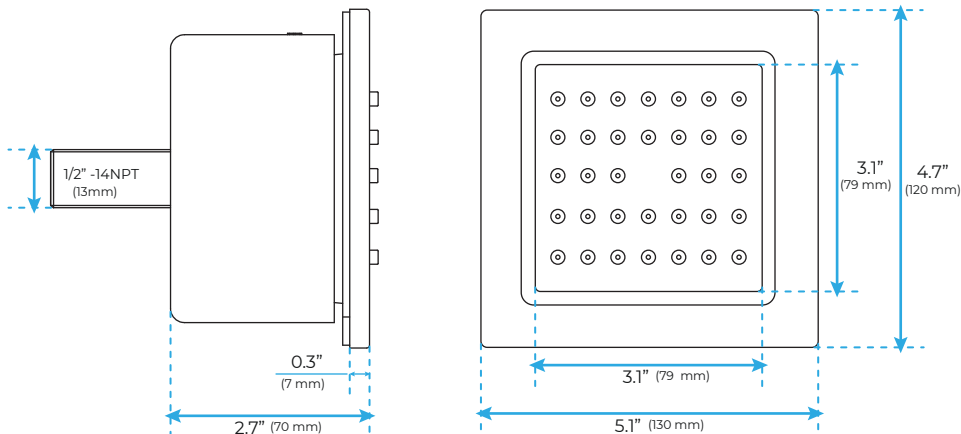

PHONE CONTROLLED THERMOSTATIC BRUSHED GOLD LED RECESSED CEILING MOUNT RAINFALL WATER COLUMN MIST SHOWER SYSTEM WITH SQUARE HAND SHOWER AND 6 JETTED BODY SPRAYS SPECIFICATIONS

- Shower Panel /Hose Material: 304 Stainless Steel
- Shower Head Size: 900*300 mm
- Showerheads Install: Embedded Ceiling Mounted
- Concealed Mixer Install: Wall-Mounted
- LED Shower Head Functions: Rainfall, Waterfall, Mist, Water Column
- Water Pressure: 0.3 MPA
- Water Flow: 16L/min~28L/min
- Shower Accessories Material: Brass
- LED Light: Need to Connect Power
- LED Light Color: 64 Color
- Shower Hose Length: 1.5M
- AC: 100-265V 50/60Hz
- Music: Need Bluetooth

All dimensions and specifications are nominal and may vary. Use actual products for accuracy in critical situations.

Shower Mixer

Product shown is only for installation display purpose

Hand Shower

Shower Mixer Connections

Unit: mm

Cold water Hot water Mixer water

Body Jet

FEATURES

- Material: Brass
- Base Plate Height: 5-1/8"
- Base Plate Width: 5-1/8"
- Jet Surface Area: 3-1/8"
- Surface Depth: 1/4"
- Adjustment Angle: 5°
- Male NPT Connection: 1/2"
- Maximum Flow Rate: 2.5 GPM (9.5L/min) max @ 80 psi