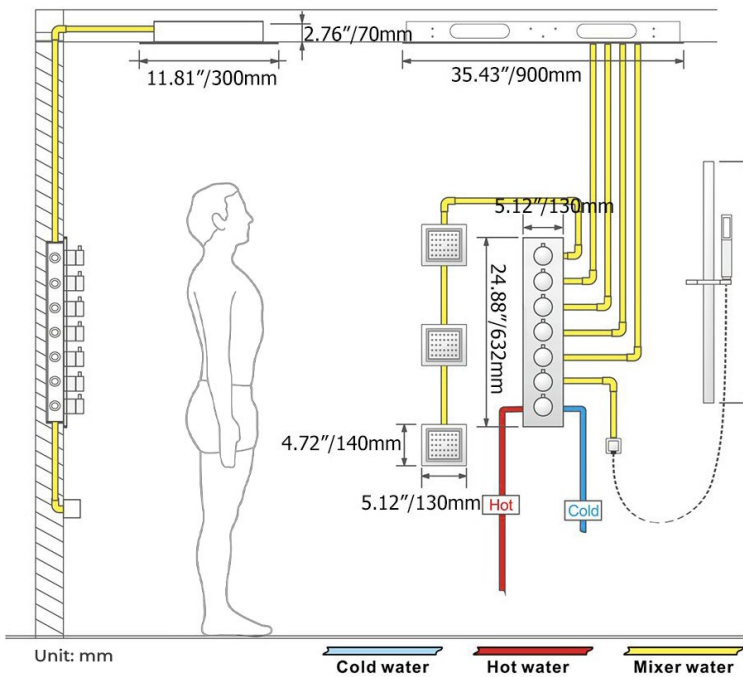

PHONE CONTROLLED THERMOSTATIC BRUSHED GOLD LED RECESSED CEILING MOUNT RAINFALL WATER COLUMN MIST SHOWER SYSTEM WITH SQUARE HAND SHOWER AND 6 JETTED BODY SPRAYS SPECIFICATIONS

- Shower Panel /Hose Material: 304 Stainless Steel
- Shower Head Size: 900*300 mm
- Showerheads Install: Embedded Ceiling Mounted
- Concealed Mixer Install: Wall-Mounted
- LED Shower Head Functions: Rainfall, Waterfall, Mist, Water Column
- Water Pressure: 0.3 MPA
- Water Flow: 16L/min~28L/min
- Shower Accessories Material: Brass
- LED Light: Need to Connect Power
- LED Light Color: 64 Color
- Shower Hose Length: 1.5M
- AC: 100-265V 50/60Hz
- Music: Need Bluetooth

Product shown is only for installation display purpose

Kinds of color **64** temperature adjustable

WiFi

Built-in WIFI

Phone control color

Color software App install instruction
download name: **Smart Life**

All dimensions and specifications are nominal and may vary. Use actual products for accuracy in critical situations.

Shower Mixer

Product shown is only for installation display purpose

Hand Shower

Shower Mixer Connections

Unit: mm

Cold water Hot water Mixer water

Body Jet

FEATURES

- Material: Brass
- Base Plate Height: 5-1/8"
- Base Plate Width: 5-1/8"
- Jet Surface Area: 3-1/8"
- Surface Depth: 1/4"
- Adjustment Angle: 5°
- Male NPT Connection: 1/2"
- Maximum Flow Rate: 2.5 GPM (9.5L/min) max @ 80 psi