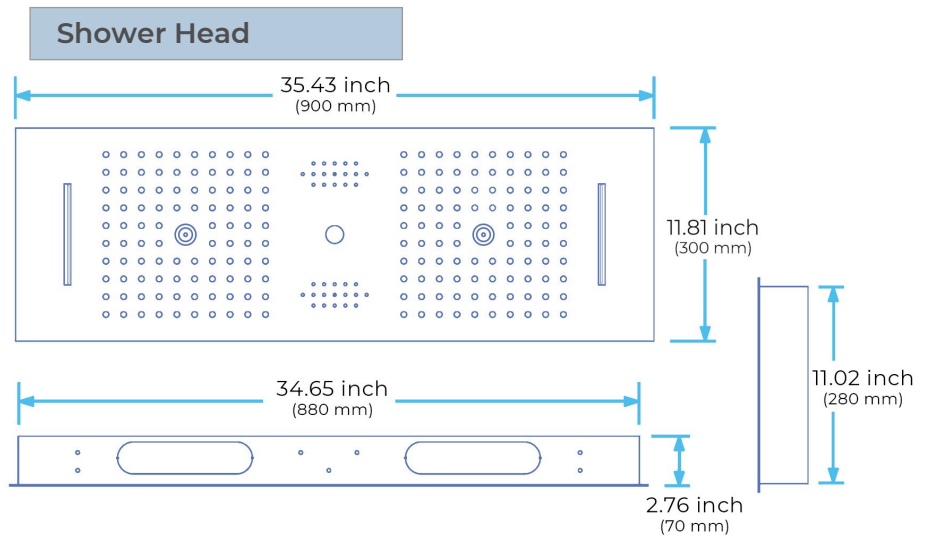

PHONE CONTROLLED THERMOSTATIC BRUSHED GOLD LED RECESSED CEILING MOUNT RAINFALL WATER COLUMN MIST SHOWER SYSTEM WITH SQUARE HAND SHOWER AND 6 JETTED BODY SPRAYS SPECIFICATIONS

- Shower Panel /Hose Material: 304 Stainless Steel
- Shower Head Size: 900*300 mm
- Showerheads Install: Embedded Ceiling Mounted
- Concealed Mixer Install: Wall-Mounted
- LED Shower Head Functions: Rainfall, Waterfall, Mist, Water Column
- Water Pressure: 0.3 MPA
- Water Flow: 16L/min~28L/min
- Shower Accessories Material: Brass
- LED Light: Need to Connect Power
- LED Light Color: 64 Color
- Shower Hose Length: 1.5M
- AC: 100-265V 50/60Hz
- Music: Need Bluetooth

Product shown is only for installation display purpose

Kinds of color **64** temperature adjustable

WiFi

Built-in WIFI

Phone control color

Color software App install instruction
download name: **Smart Life**

All dimensions and specifications are nominal and may vary. Use actual products for accuracy in critical situations.

Shower Mixer

Product shown is only for installation display purpose

Hand Shower

Shower Mixer Connections

Unit: mm

Cold water Hot water Mixer water

Body Jet

FEATURES

- Material: Brass
- Base Plate Height: 5-1/8"
- Base Plate Width: 5-1/8"
- Jet Surface Area: 3-1/8"
- Surface Depth: 1/4"
- Adjustment Angle: 5°
- Male NPT Connection: 1/2"
- Maximum Flow Rate: 2.5 GPM (9.5L/min) max @ 80 psi