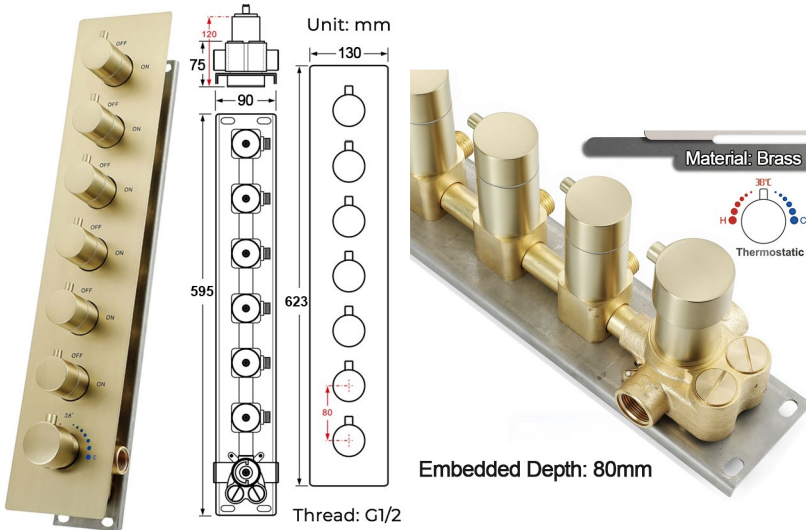

PHONE CONTROLLED THERMOSTATIC BRUSHED GOLD LED RECESSED CEILING MOUNT RAINFALL WATER COLUMN MIST SHOWER SYSTEM WITH SQUARE HAND SHOWER AND 6 JETTED BODY SPRAYS SPECIFICATIONS

- Shower Panel /Hose Material: 304 Stainless Steel
- Shower Head Size: 900*300 mm
- Showerheads Install: Embedded Ceiling Mounted
- Concealed Mixer Install: Wall-Mounted
- LED Shower Head Functions: Rainfall, Waterfall, Mist, Water Column
- Water Pressure: 0.3 MPA
- Water Flow: 16L/min~28L/min
- Shower Accessories Material: Brass
- LED Light: Need to Connect Power
- LED Light Color: 64 Color
- Shower Hose Length: 1.5M
- AC: 100-265V 50/60Hz
- Music: Need Bluetooth

Product shown is only for installation display purpose

Kinds of color **64** temperature adjustable

WiFi

Built-in WIFI

Phone control color

Color software App install instruction
download name: **Smart Life**

All dimensions and specifications are nominal and may vary. Use actual products for accuracy in critical situations.

Shower Mixer

Product shown is only for installation display purpose

Hand Shower

Shower Mixer Connections

Unit: mm

Cold water Hot water Mixer water

Body Jet

FEATURES

- Material: Brass
- Base Plate Height: 5-1/8"
- Base Plate Width: 5-1/8"
- Jet Surface Area: 3-1/8"
- Surface Depth: 1/4"
- Adjustment Angle: 5°
- Male NPT Connection: 1/2"
- Maximum Flow Rate: 2.5 GPM (9.5L/min) max @ 80 psi