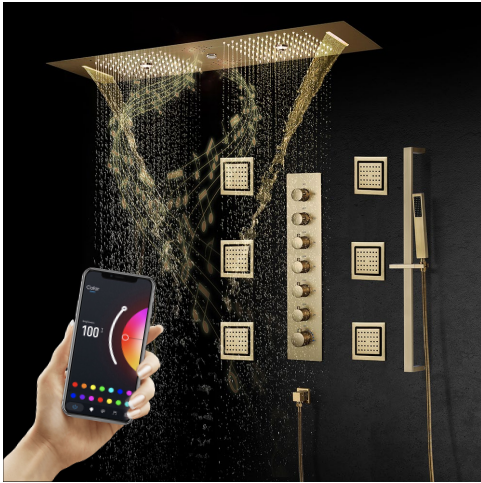

PHONE CONTROLLED THERMOSTATIC BRUSHED GOLD LED RECESSED CEILING MOUNT RAINFALL WATER COLUMN MIST SHOWER SYSTEM WITH SQUARE HAND SHOWER AND 6 JETTED BODY SPRAYS SPECIFICATIONS

- Shower Panel /Hose Material: 304 Stainless Steel
- Shower Head Size: 900*300 mm
- Showerheads Install: Embedded Ceiling Mounted
- Concealed Mixer Install: Wall-Mounted
- LED Shower Head Functions: Rainfall, Waterfall, Mist, Water Column
- Water Pressure: 0.3 MPA
- Water Flow: 16L/min~28L/min
- Shower Accessories Material: Brass
- LED Light: Need to Connect Power
- LED Light Color: 64 Color
- Shower Hose Length: 1.5M
- AC: 100-265V 50/60Hz
- Music: Need Bluetooth

Product shown is only for installation display purpose

Kinds of color **64** temperature adjustable

WiFi

Built-in WIFI

Phone control color

Color software App install instruction
download name: **Smart Life**

All dimensions and specifications are nominal and may vary. Use actual products for accuracy in critical situations.

Shower Mixer

Product shown is only for installation display purpose

Hand Shower

Shower Mixer Connections

Unit: mm

Cold water Hot water Mixer water

Body Jet

FEATURES

- Material: Brass
- Base Plate Height: 5-1/8"
- Base Plate Width: 5-1/8"
- Jet Surface Area: 3-1/8"
- Surface Depth: 1/4"
- Adjustment Angle: 5°
- Male NPT Connection: 1/2"
- Maximum Flow Rate: 2.5 GPM (9.5L/min) max @ 80 psi